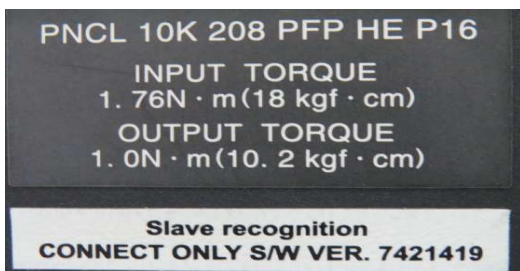

23.	品名	DC Plasma Generator
	廠牌	AE
	型號	MDX Pinnacle 10KW
	在庫	已出貨